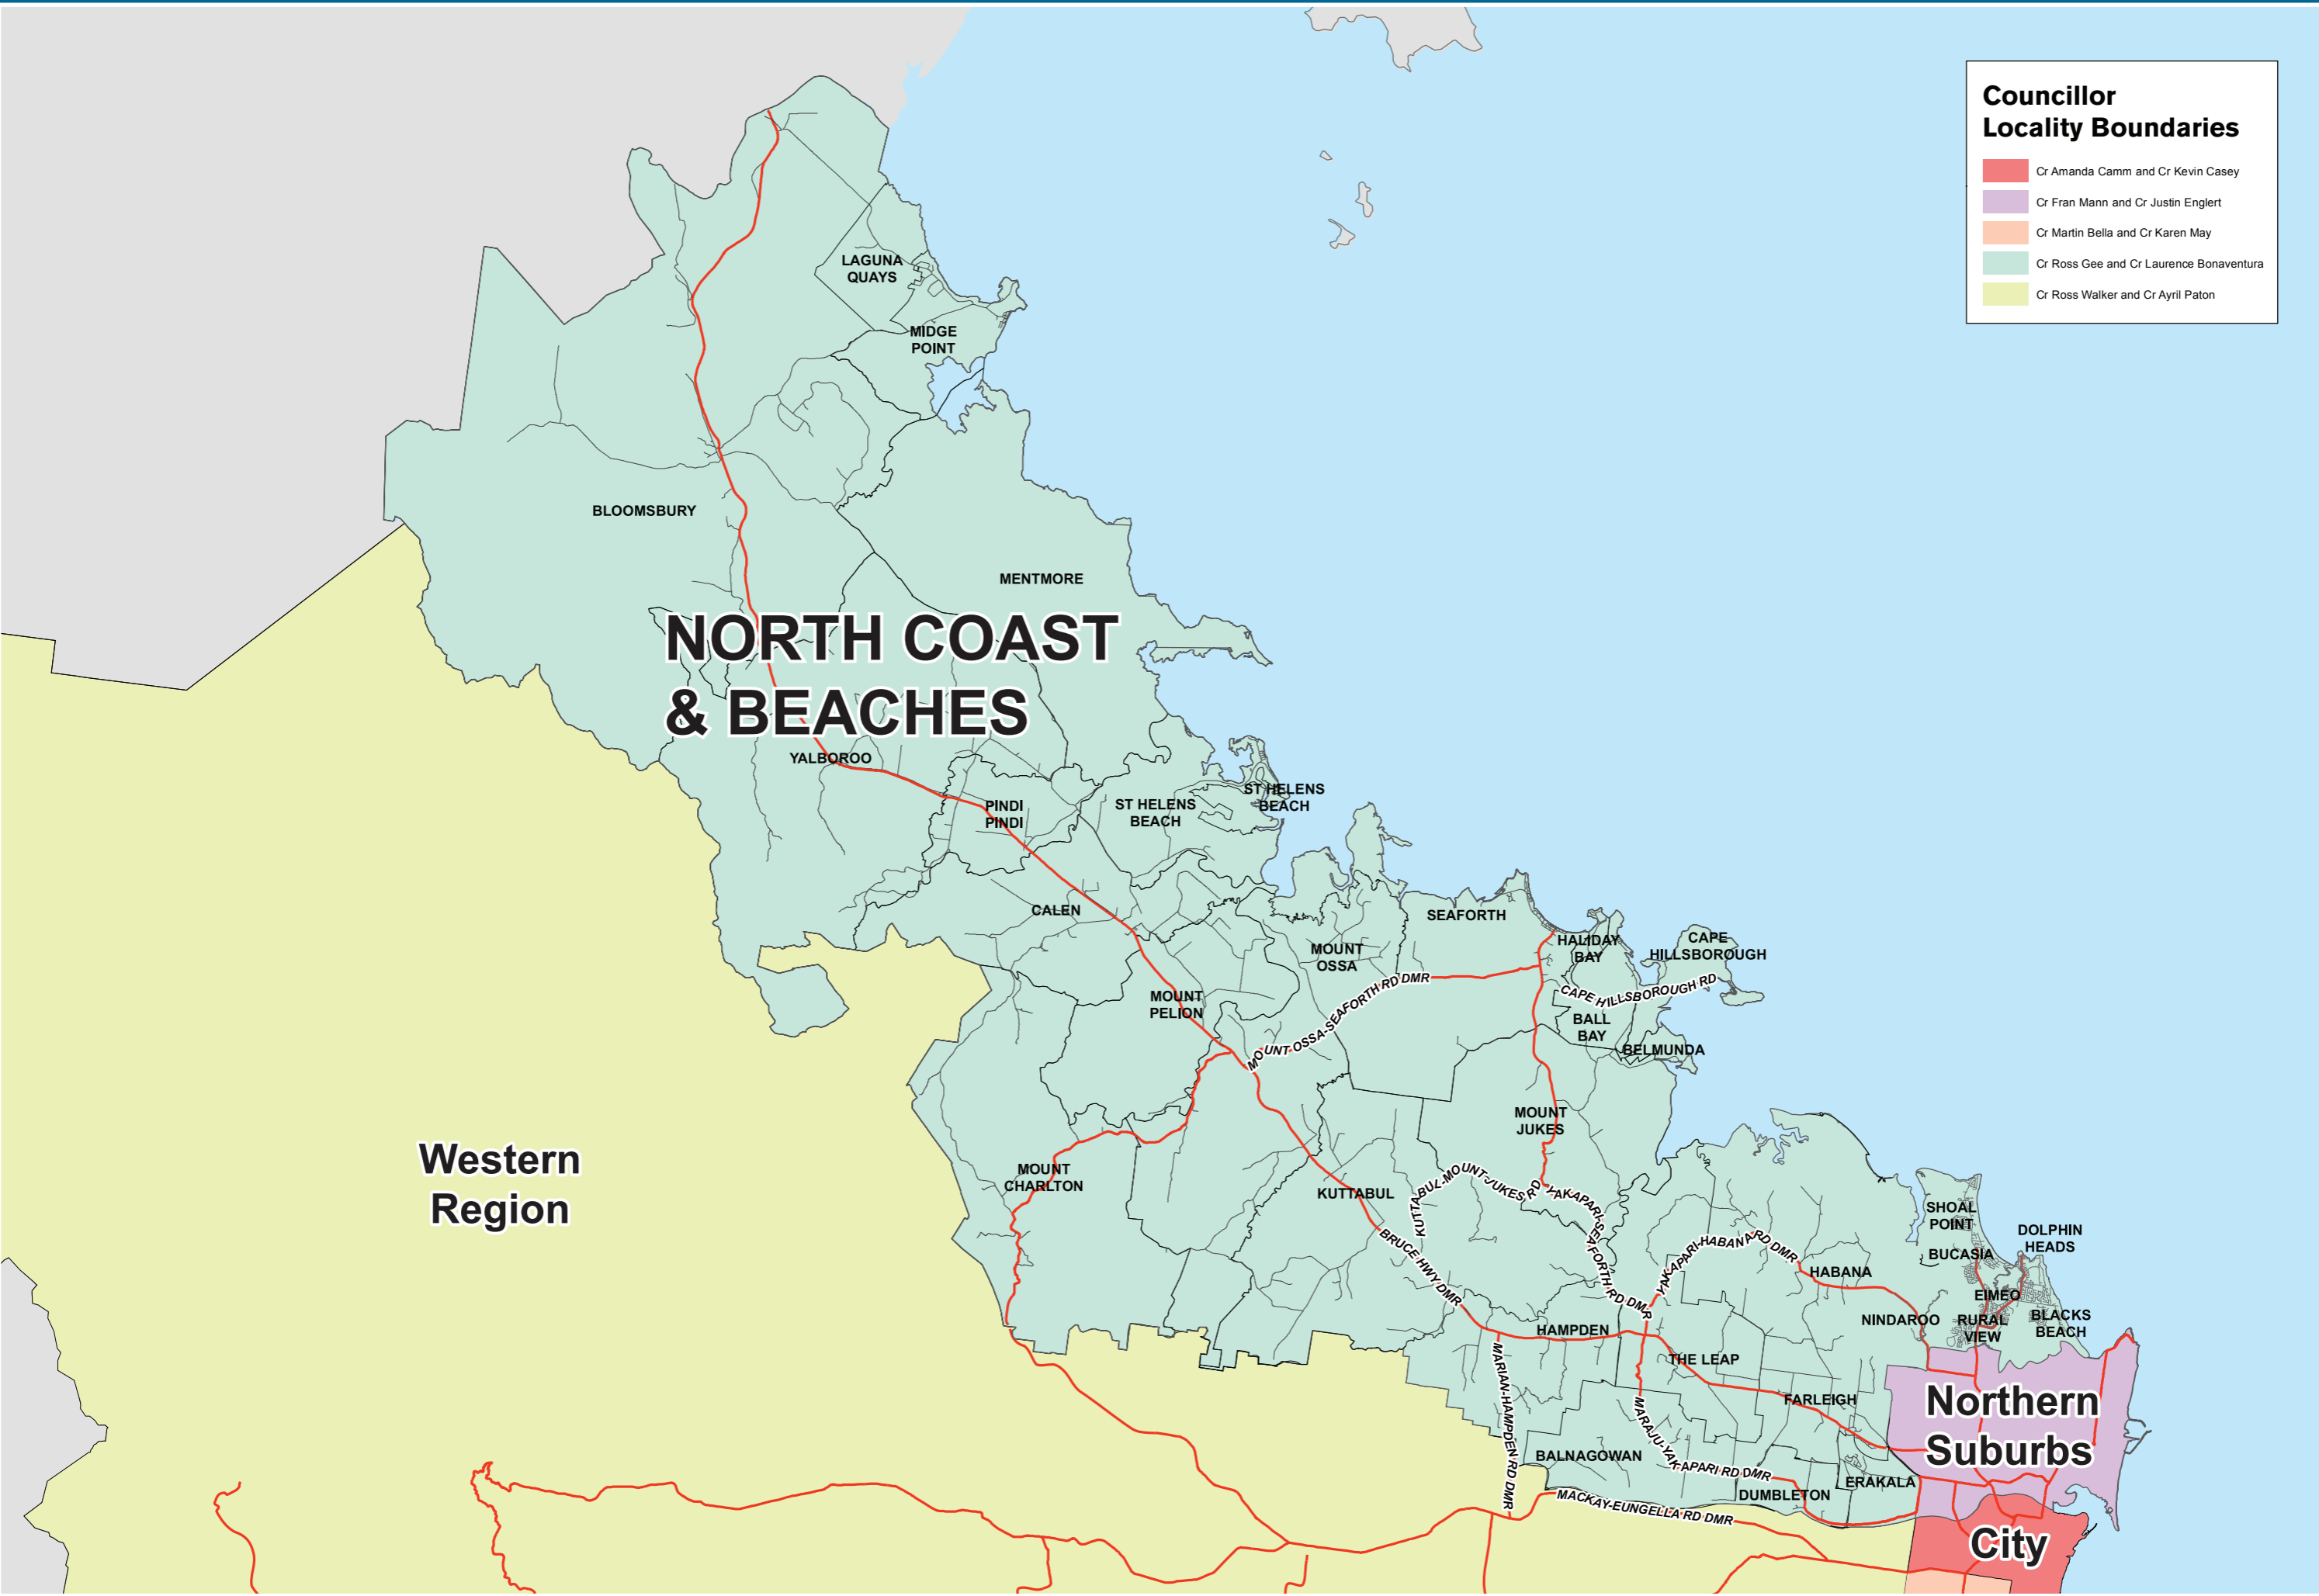

**Councillor
Locality Boundaries**

- Cr Amanda Camm and Cr Kevin Casey
- Cr Fran Mann and Cr Justin Englert
- Cr Martin Bella and Cr Karen May
- Cr Ross Gee and Cr Laurence Bonaventura
- Cr Ross Walker and Cr Ayril Paton

**NORTH COAST
& BEACHES**

**Western
Region**

**Northern
Suburbs**

City