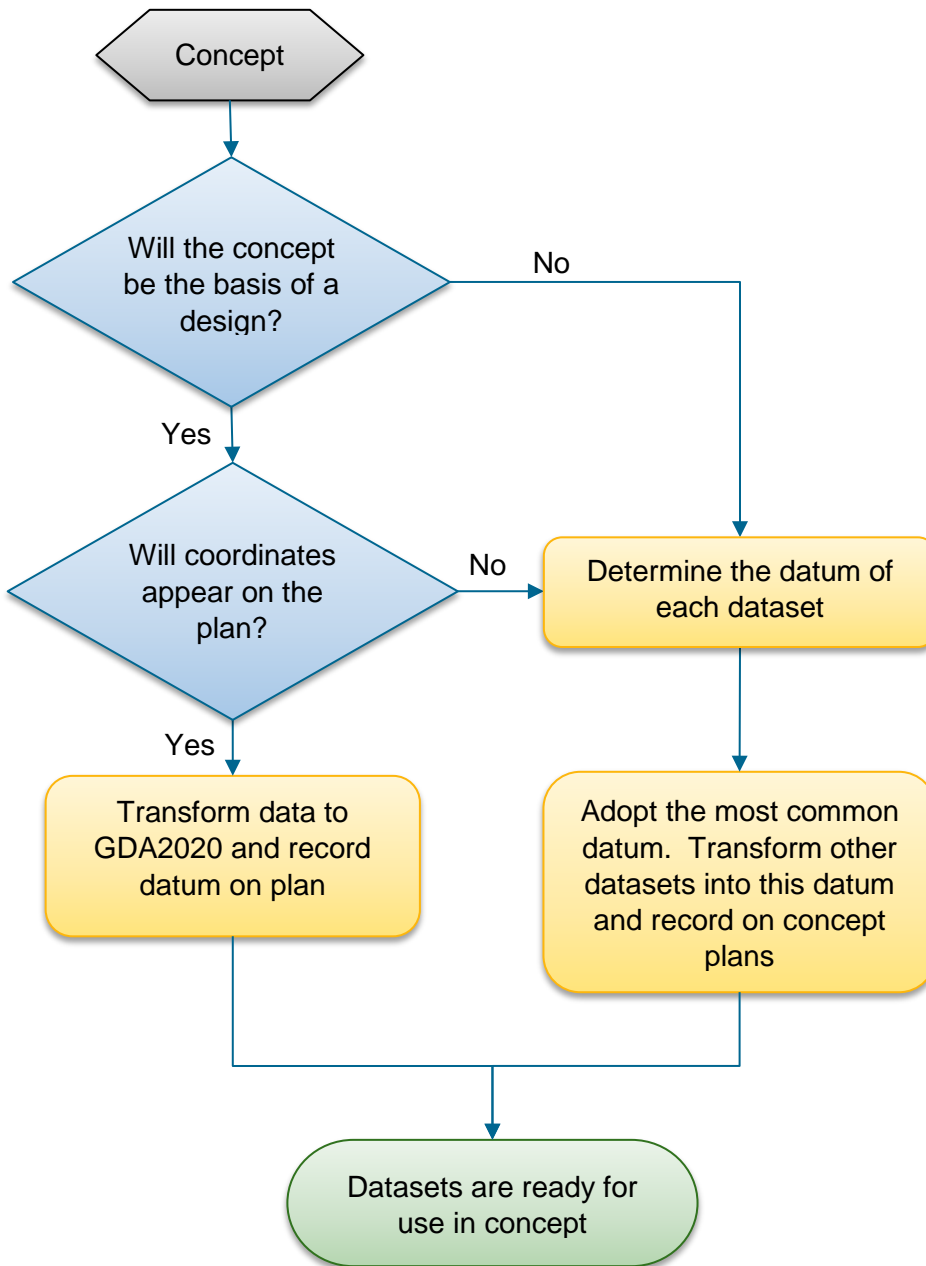

What datum do I use for my concept plans?

This fact sheet provides guidance on when to transform old datasets to prepare concept plans.

Further Information

Refer to detailed data transformation flowcharts on the Department of Natural Resources, Mines, and Energy GDA2020 website: <https://www.dnrme.qld.gov.au/titles-valuations/initiatives/gda2020-queensland>