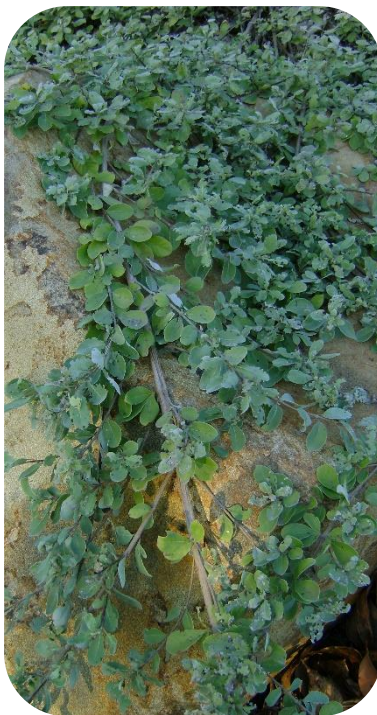

Beach Vitex

Vitex rotundifolia

VY-teks roh-tun-dih-FOH-lee-uh

Height: 0.5 metre

Spread: 2 to 3 metres

Full sun

Drought tolerant
once established

Prefers a well-
drained soil

Insect attracting

Beach Vitex is a hardy groundcover with small clusters of tiny bluish-purple flowers throughout the year.

The grey-green to silvery-green roundish leaves have a spicy fragrance when crushed. This hardy plant is commonly found on beachfronts and makes for an impressive garden plant. Pruning can keep this plant compact and very low.