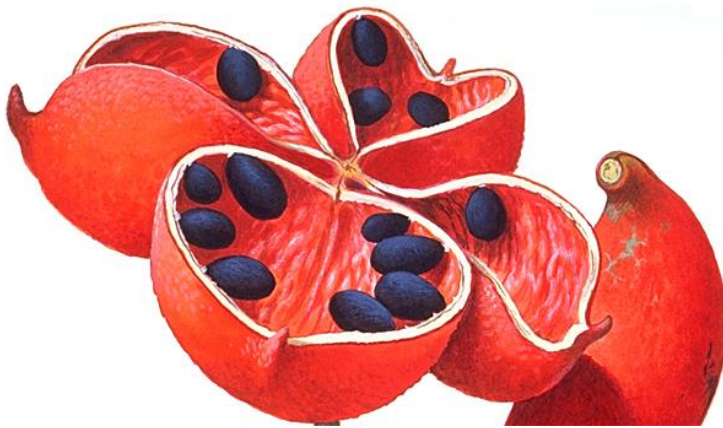

Peanut Tree

Sterculia quadrifida

stur-KEW-lee-uh kwad-RIFF-ih-duh

A hardy deciduous tree with spreading canopy and eye-catching red boat-shaped fruits and black seeds.

Some leaves are dropped in winter, and in cooler climates, may be deciduous. An excellent feature plant for a home garden. The edible seeds taste somewhat like peanuts.

Height: 5 - 10 metres

Spread: 4 metres

Partial shade

Full sun light

Drought tolerant once established

Range of soils

Traditional use plant