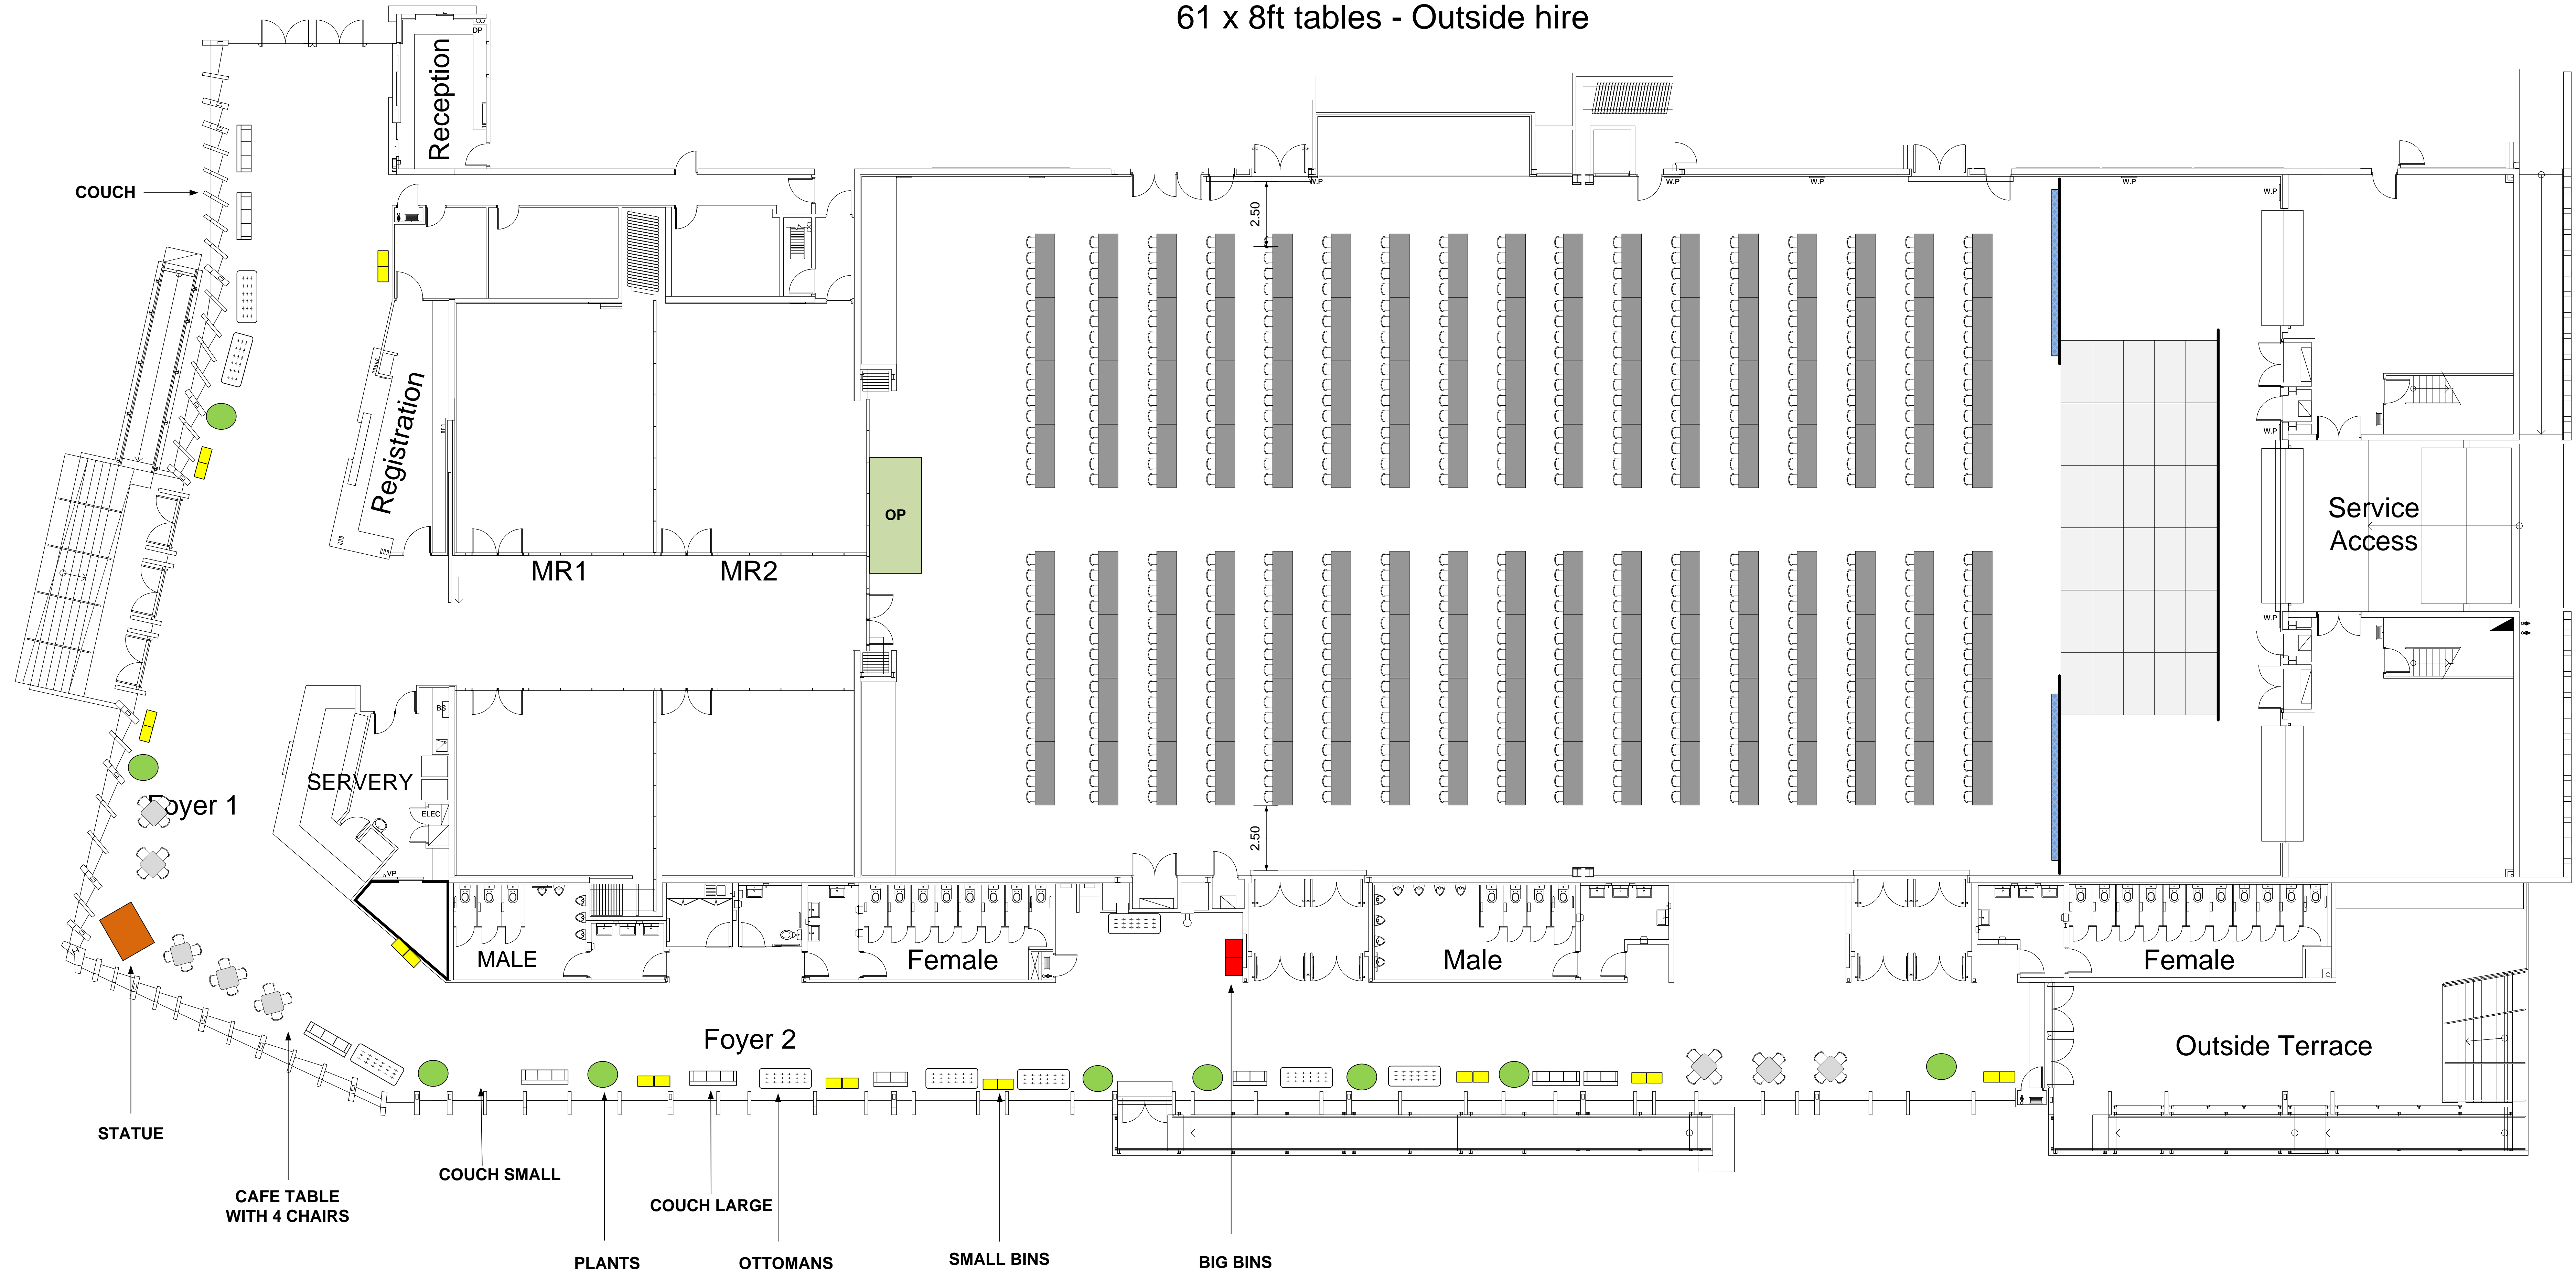

EVENT COORDINATOR:

V1

HALL 1 + 2

DATE

Classroom Style: 560pax
79 x 8ft tables - MECC
61 x 8ft tables - Outside hire

0m 3m 5m 10m