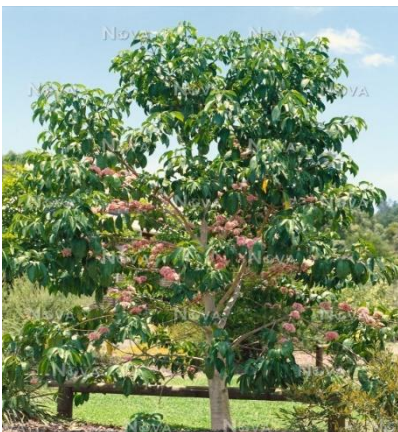

Euodia

Melicope elleryana
Me-lee-cope eller-ree-ah-na

Category: Trees 5-10m

Height: 10 metres

Spread: 3 metres

Medium to large evergreen tree and large clusters of wildlife attracting pink flowers during summer.

These trees form a rounded canopy and have a shallow root system which make them ideal for street-scaping. Flowers most profusely in full sun and attracts nectar feeding wildlife to the garden. This tree is a natural host for the Ulysses butterfly and many other species.

Part-shade

Full Sun

Bird attracting

Butterfly
Attracting

HOT TIP: Plant in full sun for maximum flowering