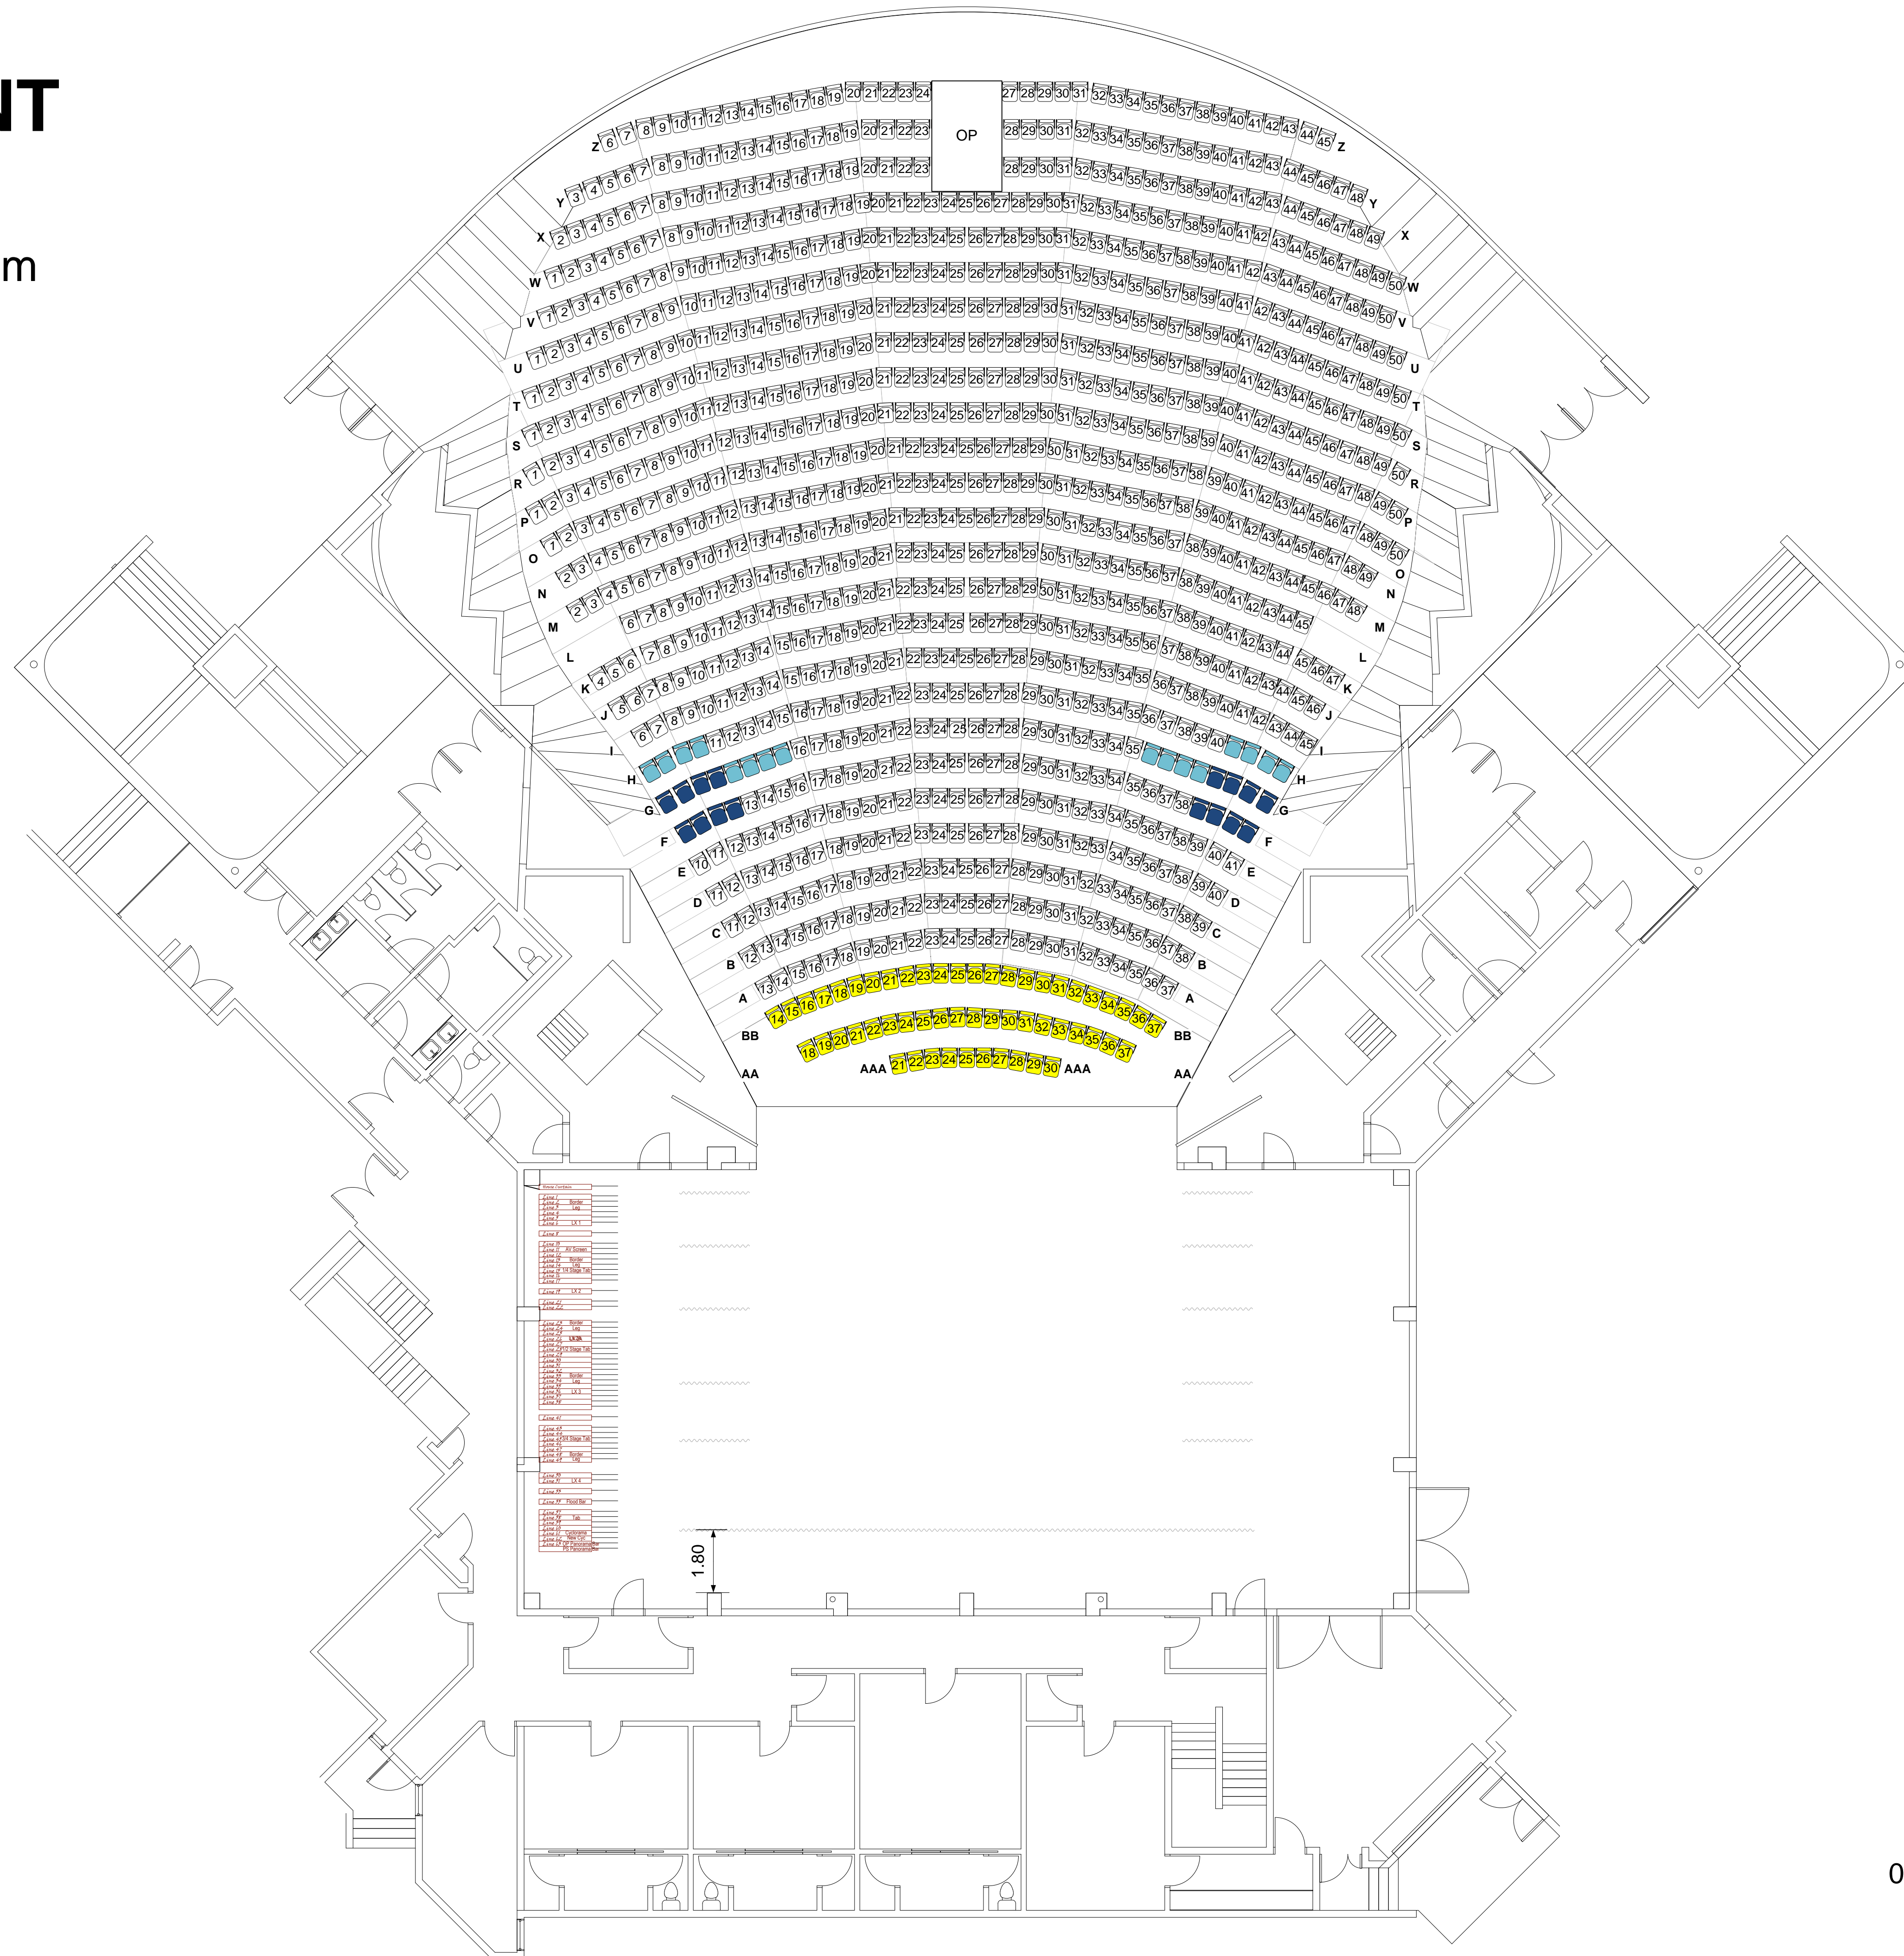

EVENT

DATE
Auditorium

EVENT COORDINATOR:

V1

Seating Legend

- Wheelchair
- Wheelchair Carer
- Removable Seating
- Removable Seating